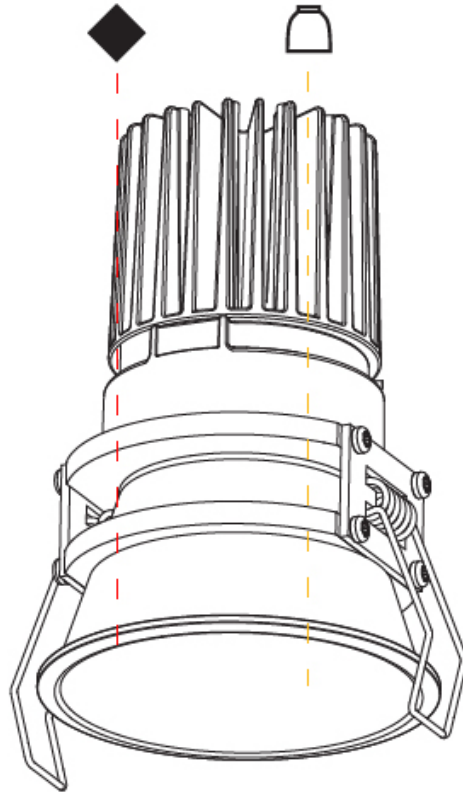

INVADER DEEP RECESSED

A35605-

PROJECT

TYPE

SPECIFIER

QUANTITY

DATE

A